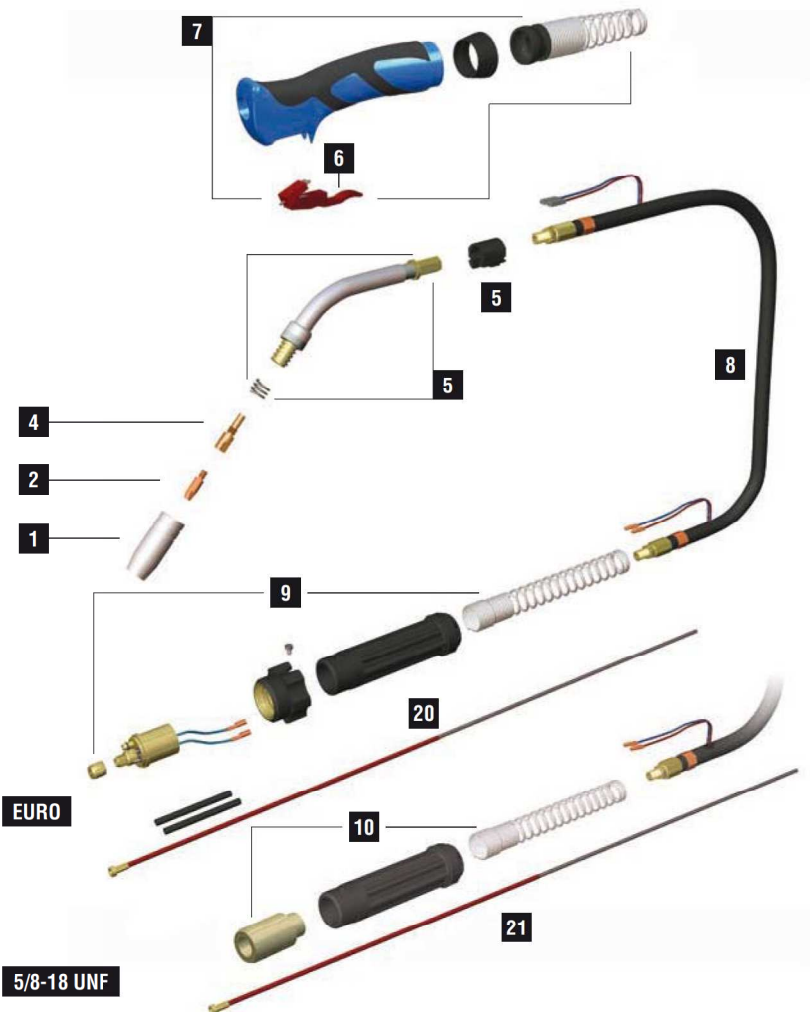

MA7290L	3 m	10'	LINCOLN®
MA7291L	4 m	12'	
MA7292L	5 m	16.4'	

CODE	↔		
------	---	--	--

MA7290	3 m	10'	5/8-18 UNF
MA7291	4 m	12'	
MA7292	5 m	16.4'	

+	
AR0170	Tweco® 1/4 KIT
AR0172	Lincoln® KIT
AR0173	Miller® KIT
KIT to be assembled by a qualified technician	

TECHNICAL DATA

	1,2 kg	2.76 lb
V PEAK	113	
	0,8 ÷ 1,2 mm	.030" ÷ .045"
X 60%	230A CO2 - 220A Mix	

	CODE			Ø		REF	
1	MC0022			11,5 mm		57 mm	145.0124 10
1	MC0023			15 mm		57 mm	145.0076 10
1	MC0024			18 mm		57 mm	145.0042 10
1	MC0025			20 mm		66,5 mm	145.0169 10
1	MC0265			11 mm		57 mm	- 10
1	MC0267			14 mm		57 mm	- 10
2	MD0009-06		M6 - Cu	0,6 mm	.023"	28 mm	140.0005 20
2	MD0009-08		M6 - Cu	0,8 mm	.030"	28 mm	140.0051 20
2	MD0009-09		M6 - Cu	0,9 mm	.035"	28 mm	140.0169 20
2	MD0009-10		M6 - Cu	1,0 mm	.040"	28 mm	140.0242 20
2	MD0009-12		M6 - Cu	1,2 mm	.045"	28 mm	140.0379 20
2	MD0009-14		M6 - Cu	1,4 mm	.052"	28 mm	- 20
2	MD0009-16		M6 - Cu	1,6 mm	1/16"	28 mm	140.0555 20
4	ME0016		M6 - opper			35 mm	142.0001 10
4	ME0060		M6 - copper			37 mm	- 10
4	ME0216		M6 - brass			35 mm	- 10
20	GM0510		red steel liner	1,0 ÷ 1,2 mm	.040" ÷ .045"	3 m	10' 124.0026 1
20	GM0511		red steel liner	1,0 ÷ 1,2 mm	.040" ÷ .045"	4 m	12' 124.0031 1
20	GM0512		red steel liner	1,0 ÷ 1,2 mm	.040" ÷ .045"	5 m	16.4' 124.0035 1
21	GM0012		red steel liner	1,0 ÷ 1,2 mm	.040" ÷ .045"	5 m	16.4' 42-4045-15 1

	CODE		
5	BW0080		10
5	EA0304		
5	FB0112		10
5	MF0033		1 mig torch head
6	BX0024		1 trigger
7	MT0237		1
8	MH0119		3 m - 10' - 25 mm ²
8	MH0124		4 m - 12' - 25 mm ²

	CODE		
8	MH0125		5 m - 16.4' - 25 mm ²
9	AR0070		1 EURO connection
9	BW0020		Euro nut metal
9	FA0026		liner nut M10X1
9	MT0229		1 Back box kit euro
10	FB0399		
10	MT0228		1 Back box kit 5/8-18 UNF